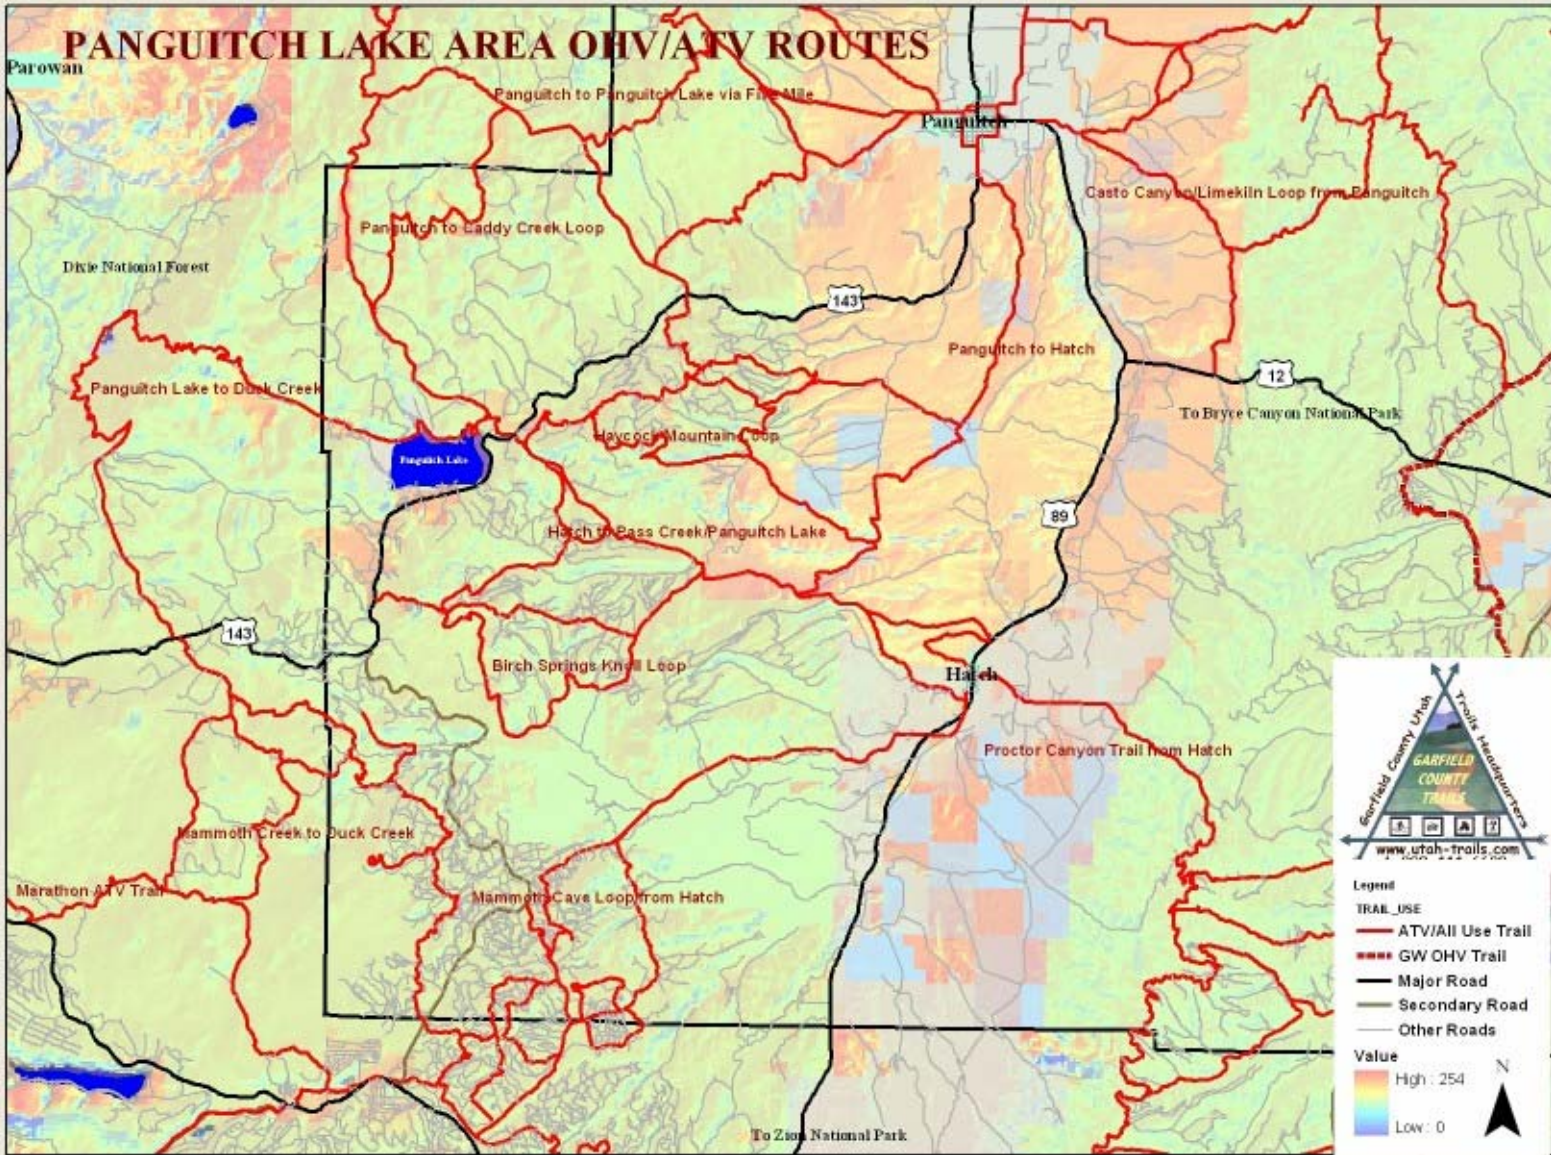

PANGUITCH LAKE AREA OHV/ATV ROUTES

Legend

TRAIL_USE

- ATV/All Use Trail
- GW OHV Trail
- Major Road
- Secondary Road
- Other Roads

Value

High : 254
Low : 0

N